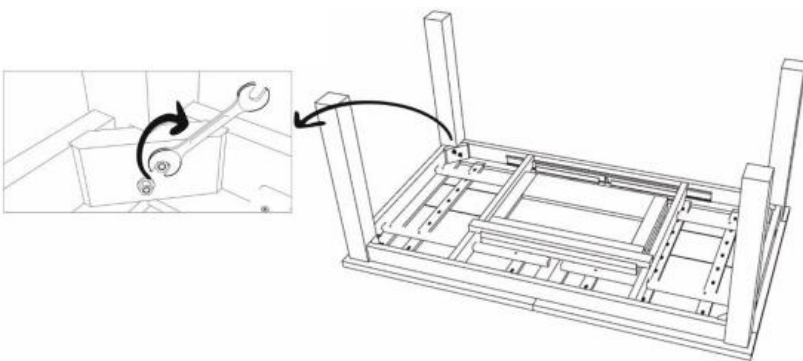

IMPORTANT INFORMATION

Please follow the instructions and keep them in a safe place.

We also recommend that two people carry out the installation.

Use the product only for its intended purpose: outdoor furniture for domestic use.

Schritt 1 / Step 1

A 8x Unterlegscheibe/Washer

B 8x Mutter/Nut

Schritt 2 / Step 2

Schritt 3 / Step 3